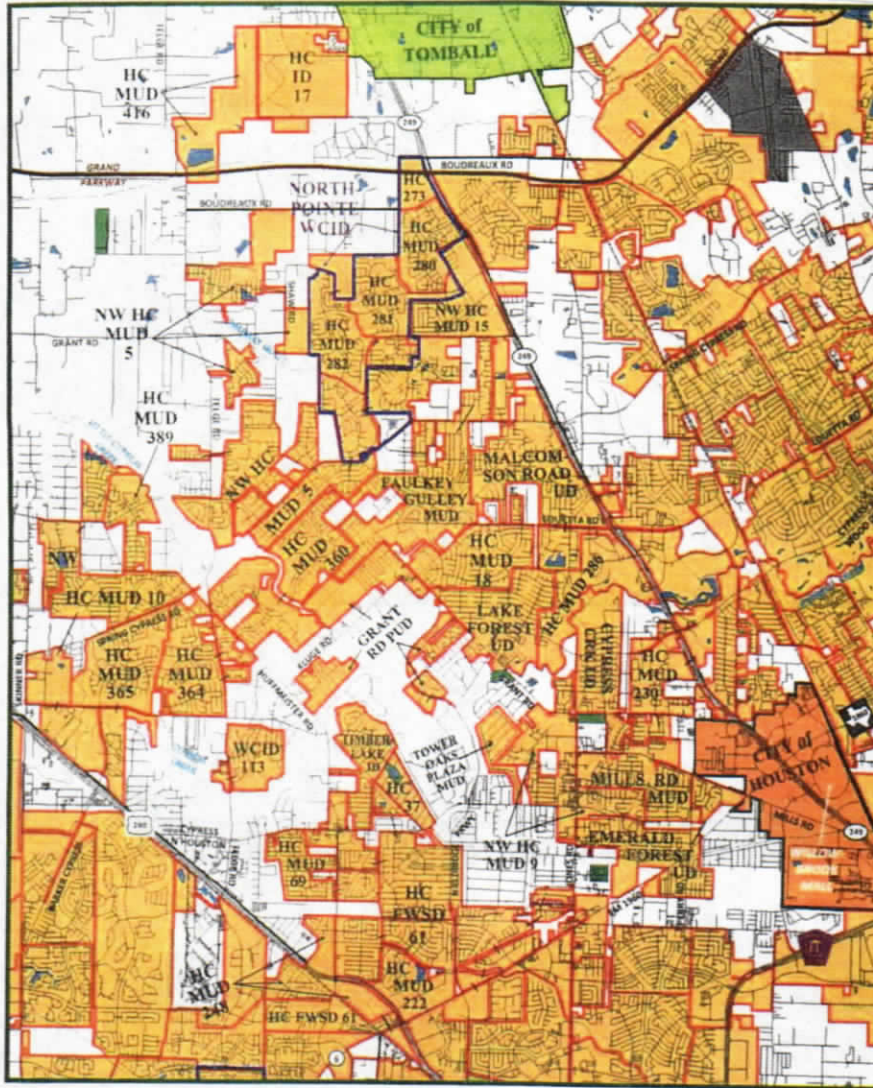

Tax Office

Bob Leared Interests, Tax Assessor-Collector
 11111 Katy Freeway, Suite 725
 Houston, Texas 77079-2197
 Ph: 713-932-9011 • Fax 713-932-1150

Last Updated: 4/1/2019

NORTHWEST HARRIS

<u>Taxing Jurisdiction</u>	<u>2018 Rate</u>	<u>Taxing Jurisdiction</u>	<u>2018 Rate</u>	<u>Taxing Jurisdiction</u>	<u>2018 Rate</u>
Cypress Creek UD	0.347500	Harris Co MUD #280	0.670000	NorthPointe WCID	0.275000
Emerald Forest UD	0.655000	Harris Co MUD #281	0.570000	NW Harris Co MUD #5	0.770000
Faulkey Gulley MUD	0.380000	Harris Co MUD #282	0.830000	NW Harris Co MUD #9	0.440000
Grant Road PUD	0.605000	Harris Co MUD #286	0.130000	NW Harris Co MUD #10	0.660000
Harris Co FWSD #61	0.300000	Harris Co MUD #360	0.320000	NW Harris Co MUD #15	0.580000
Harris Co ID #17	1.250000	Harris Co MUD #364	0.455000	Timberlake ID	0.420000
Harris Co MUD #18	0.380000	Harris Co MUD #365	0.470000	Tower Oaks Plaza MUD	
Harris Co MUD #37		Harris Co MUD #389	0.940000		
Harris Co MUD #69	0.380000	Harris Co MUD #416	0.650000	Harris County	0.418580
Harris Co MUD #222	0.335000	Harris Co WCID #113	0.752820		
Harris Co MUD #230	0.490000	Lake Forest UD	0.250000	Cy-Fair ISD	1.440000
Harris Co MUD #248	0.460000	Malcomson Road UD	0.440000	Tomball ISD	1.340000
Harris Co MUD #273		Mills Road MUD	0.670000		